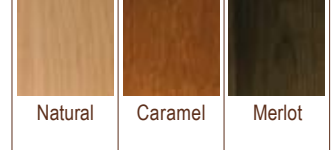

# MITERED DOORS semi custom

Options and features shown on this page are available in:

ALL BOOKCASE STYLES

TRADITIONAL & HAMPSHIRE ENTERTAINMENT

TRADITIONAL & DELUXE LIVING & DINING

WC\_2AM1104

Woodcraft now offers miter door options on all Traditional and Deluxe Living and Dining furniture, Traditional and Hampshire Entertainment furniture and all bookcase furniture styles.

Solid Drawer Front

The door option shown is available for all Traditional, and Deluxe living & dining furniture, Traditional Entertainment, and all Bookcase styles.

Chose from these finishes:

Miter 01 Raised Panel Door